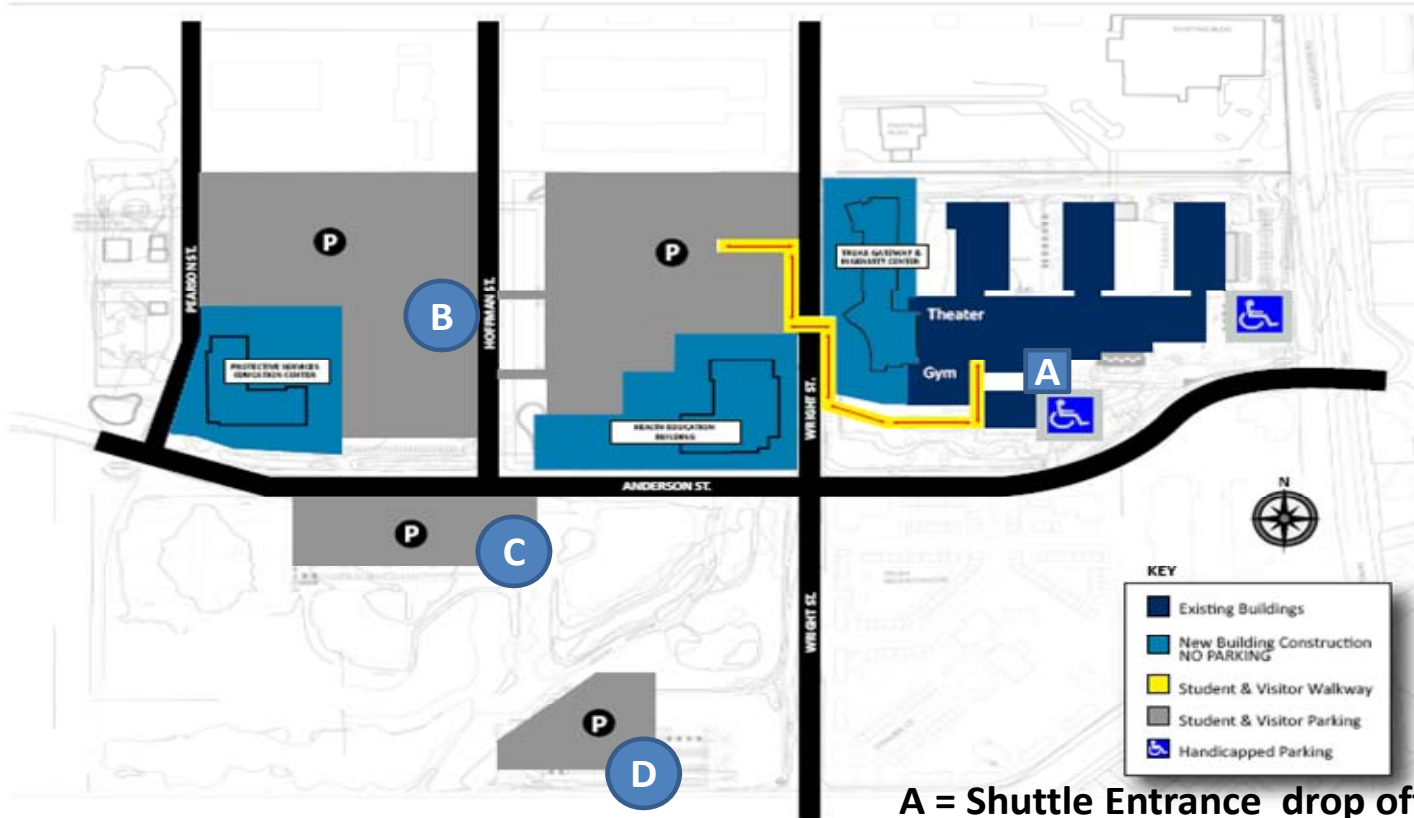

# Truax Campus Student & Visitor Walkway

November 2011 - May 2013

**A = Shuttle Entrance drop off/pickup**  
**B, C, D = Shuttle Parking lot pickup/drop off**

**Shuttle Service Hours (M-Th 7:30am – 9:30pm & Friday 7:30pm – 2:00pm)**  
**November 10, 2011 – April 27, 2012**  
**Resuming October 29, 2012 thru April 26, 2013**